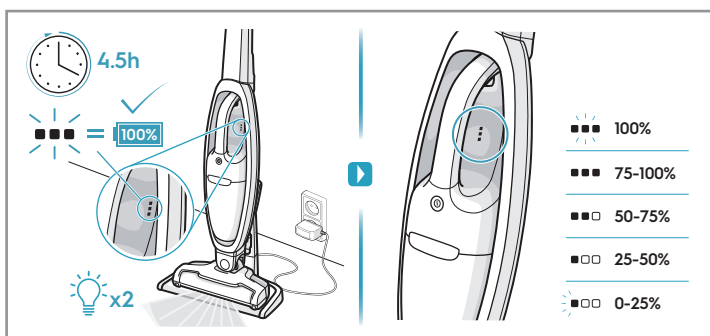

www.electrolux.com

** EU : KSC-18W-350050HE
** China : KSC-18W-350050HC

- 100%
- 75-100%
- 50-75%
- 25-50%
- 0-25%